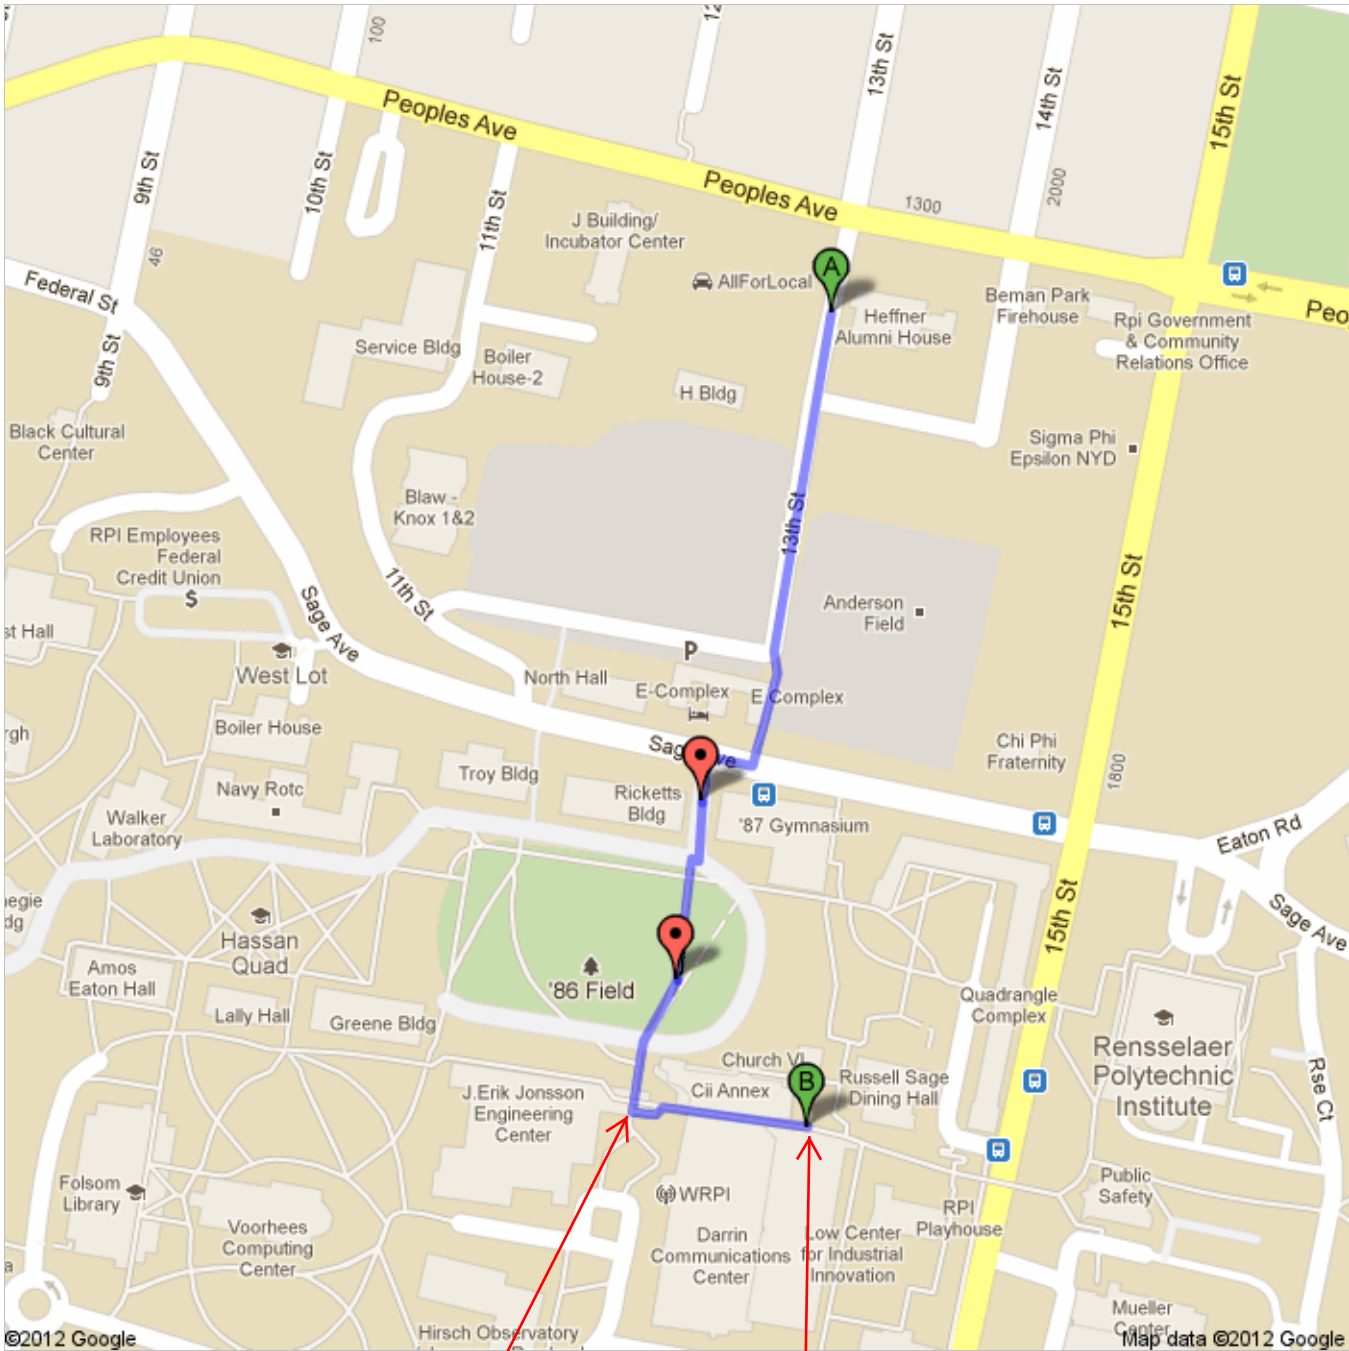

Directions to Low Center for Industrial Innovation, Troy, NY 12180
0.3 mi – about 6 mins

Walking directions are in beta.

Use caution – This route may be missing sidewalks or pedestrian paths.

Take the staircase
and go one level up

CII 3112, 3116 are
in the wing on your
right;
CII 3039, 4030,
4034 are in the wing
on your left, with
4034, 4030 one
level higher.